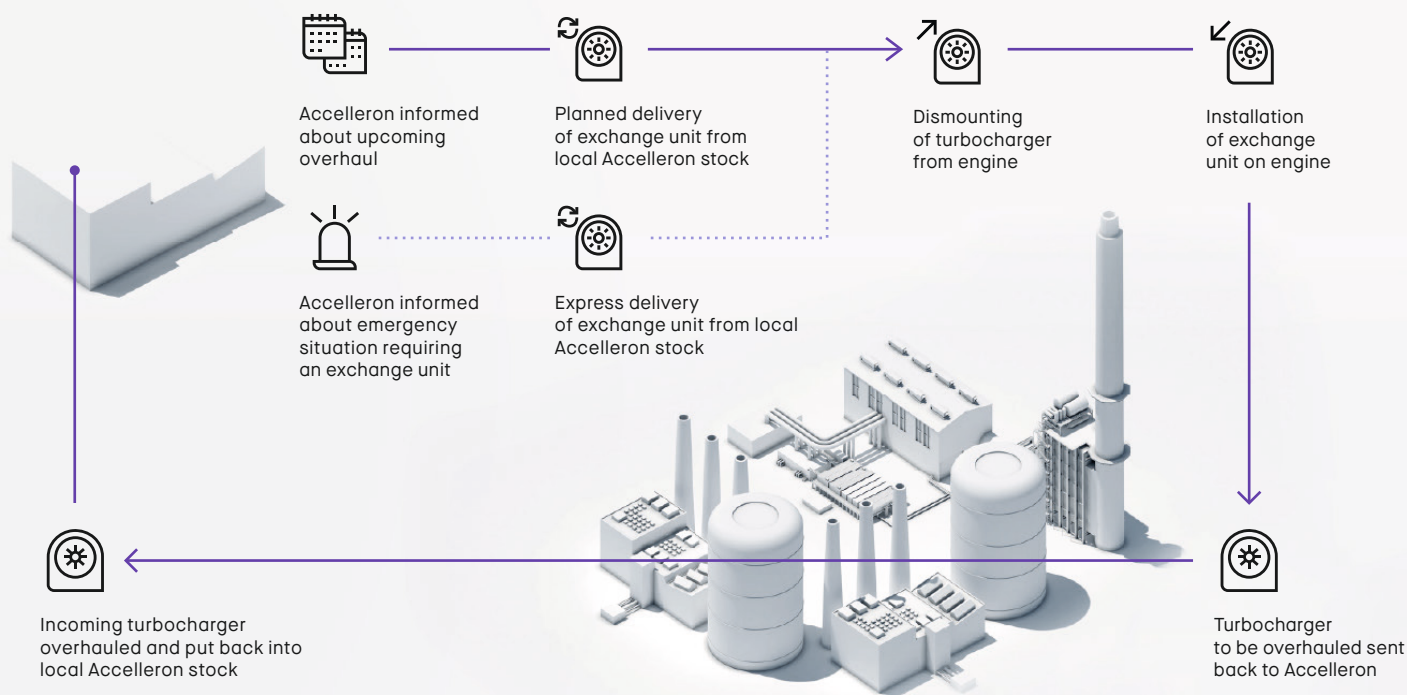

Prioritizing uninterrupted operations

Turbo UptimeCare

Turbo UptimeCare is a modular turbocharger service agreement for customer requiring the highest operational availability from their turbocharged high-speed engines used for power generation

High-speed power generation

Never let a turbocharger overhaul interrupt your power generation

At turbocharger service time, or in an emergency, Accelleron's Turbo UptimeCare service agreement prioritizes uninterrupted operations. We'll swap out the old turbocharger to get

your engine up and running again. So there's no waiting around for parts – just complete confidence and continuous uptime

Turbo UptimeCare.
How it works

Benefits

Uptime

- All exchange units delivered ahead of service activity